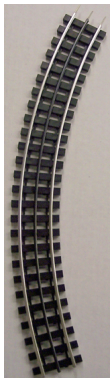

## 54" "Phantom" with Tinplated outside rails

54" "Phantom" with Tinplated outside rails

Rating: Not Rated Yet

**Price**

Base price with tax

Sales price \$8.75

Discount

[Ask a question about this product](#)

Description

54" "Phantom" with Tinplated outside rails 8 per circle