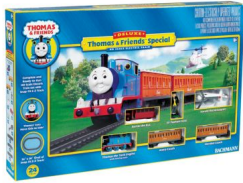

Deluxe Thomas & Friends Special (HO Scale)

Deluxe Thomas & Friends Special (HO Scale)

Rating: Not Rated Yet

Price

Base price with tax

Sales price \$145.00

Discount

[Ask a question about this product](#)