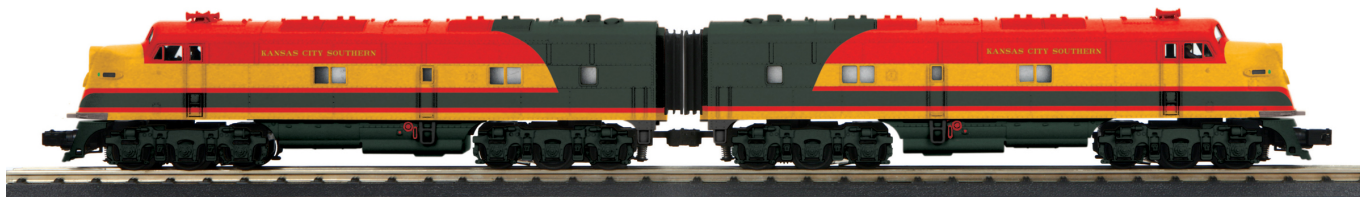

E-3 AA Diesel Engine Set w/Proto-Sound 3.0 - Kansas City Southern

E-3 AA Diesel Engine Set w/Proto-Sound 3.0 - Kansas City Southern

Rating: Not Rated Yet

Price

Base price with tax

Sales price \$359.00

Discount

[Ask a question about this product](#)

Description

Cab Nos. 1, 2

- Intricately Detailed, Durable ABS Bodies
- Die-Cast Truck Sides, Pilots and Fuel Tank
- Metal Chassis
- Metal Handrails and Horn
- Authentic Paint Scheme
- Metal Wheels, Axles and Gears
- (2) Remote-Controlled Proto-Couplers
- Prototypical Rule 17 Lighting
- Directionally Controlled Constant Voltage LED Headlights
- (2) Precision Flywheel-Equipped Motors
- Onboard DCC/DCS Decoder
- Locomotive Speed Control In Scale MPH Increments
- Proto-Sound 3.0 With The Digital Command System Featuring Passenger Station Proto-Effects
- Unit Measures: 29 1/4" x 2 1/2" x 3 5/8"
- Operates On O-31 Curves