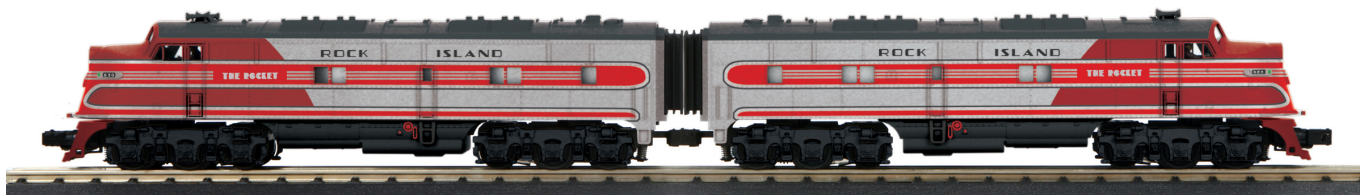

E-3 AA Diesel Engine Set w/Proto-Sound 3.0 - Rock Island

E-3 AA Diesel Engine Set w/Proto-Sound 3.0 - Rock Island

Rating: Not Rated Yet

Price

Base price with tax

Sales price \$359.00

Discount

[Ask a question about this product](#)

Description

Cab Nos. 629, 630

- Intricately Detailed, Durable ABS Bodies
- Die-Cast Truck Sides, Pilots and Fuel Tank
- Metal Chassis
- Metal Handrails and Horn
- Authentic Paint Scheme
- Metal Wheels, Axles and Gears
- (2) Remote-Controlled Proto-Couplers
- Prototypical Rule 17 Lighting
- Directionally Controlled Constant Voltage LED Headlights
- (2) Precision Flywheel-Equipped Motors
- Onboard DCC/DCS Decoder
- Locomotive Speed Control In Scale MPH Increments
- Proto-Sound 3.0 With The Digital Command System Featuring Passenger Station Proto-Effects
- Unit Measures: 29 1/4" x 2 1/2" x 3 5/8"
- Operates On O-31 Curves